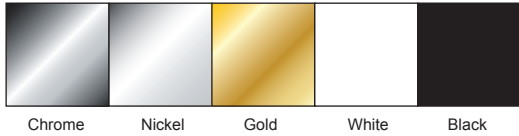

### Specifications

Power consumption : 33.9W  
 Input voltage : 100 ~ 240 VAC  
 LED operating life : 30,000 hours  
 # of LEDs: 24 ea  
 Color : Cool-White(CW), Warm-White(WW)  
 Operating temperature : -20°C ~ 45°C  
 Beam angle : 90°  
 Color Rendering Index rating : 80  
 Weight : 3200 g  
 Luminous flux : 1830 lm

### Specifications

Power consumption : 65W  
 Input voltage : 100 ~ 240 VAC  
 LED operating life : 30,000 hours  
 # of LEDs: 48 ea  
 Color : Cool-White(CW), Warm-White(WW)  
 Operating temperature : -20°C ~ 45°C  
 Beam angle : 90°  
 Color Rendering Index rating : 80  
 Weight : 6300 g  
 Luminous flux : 3655 lm