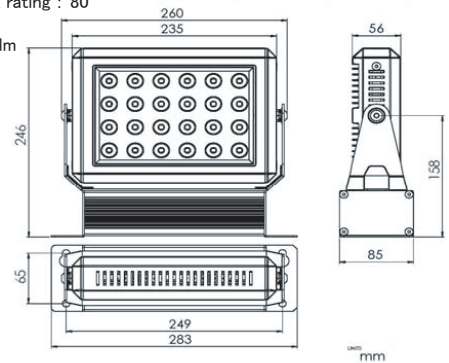

## 24W LED Spotlight

MODEL NO. MS-FD200CW-(CH/NI/GO/WH/BL) // MS-FD200WW-(CH/NI/GO/WH/BL)

### Specifications

Power consumption : 33.9W  
 Input voltage : 100 ~ 240 VAC  
 LED operating life : 30,000 hours  
 # of LEDs: 24 ea  
 Color : Cool-White(CW), Warm-White(WW)  
 Operating temperature : -20°C ~ 45°C  
 Beam angle : 90°  
 Color Rendering Index rating : 80  
 Weight : 3200 g  
 Luminous flux : 1830 lm

### Specifications

Power consumption : 65W  
 Input voltage : 100 ~ 240 VAC  
 LED operating life : 30,000 hours  
 # of LEDs: 48 ea  
 Color : Cool-White(CW), Warm-White(WW)  
 Operating temperature : -20°C ~ 45°C  
 Beam angle : 90°  
 Color Rendering Index rating : 80  
 Weight : 6300 g  
 Luminous flux : 3655 lm