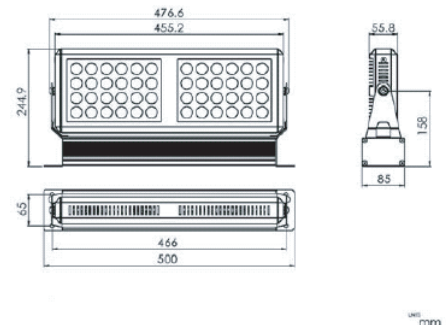

### Specifications

Power consumption : 33.9W  
 Input voltage : 100 ~ 240 VAC  
 LED operating life : 30,000 hours  
 # of LEDs: 24 ea  
 Color : Cool-White(CW), Warm-White(WW)  
 Operating temperature : -20°C ~ 45°C  
 Beam angle : 90°  
 Color Rendering Index rating : 80  
 Weight : 3200 g  
 Luminous flux : 1830 lm

### Specifications

Power consumption : 65W  
 Input voltage : 100 ~ 240 VAC  
 LED operating life : 30,000 hours  
 # of LEDs: 48 ea  
 Color : Cool-White(CW), Warm-White(WW)  
 Operating temperature : -20°C ~ 45°C  
 Beam angle : 90°  
 Color Rendering Index rating : 80  
 Weight : 6300 g  
 Luminous flux : 3655 lm