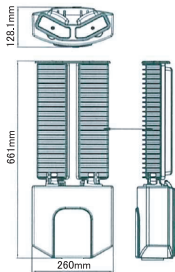

LED Streetlight 180W CW / WW

MODEL NO.MS-ST180W-CW // MS-ST180W-WW

Specifications

Power consumption : 180W
 Input voltage : 100 ~ 277 VAC
 LED operating life : 50,000 hours
 Driver life : 25,000 hours
 Colors : Cool-White(6000K), Warm-White(3000K)
 Operating temperature : -20°C ~ 40°C (-4 ~ 104° F)
 Beam angle : 90°
 Luminous flux : 10,800 lm
 Instant On Response (100ns or less)

LED Streetlight 120W CW / WW

MODEL NO.MS-ST120W-CW // MS-ST120W-WW

Specifications

Input voltage : 100 ~ 277 VAC
 Power consumption : 120W
 Luminous flux : 7,200 lm
 Weight : 7.0 kg

LED Streetlight 60W CW / WW

MODEL NO.MS-ST60W-CW // MS-ST60W-WW

Specifications

Input voltage : 100 ~ 277 VAC
 Power consumption : 60W
 Luminous flux : 7,200 lm