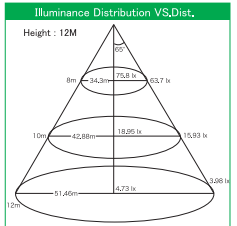

LED Streetlight 180W CW / WW

MODEL NO.MS-ST180W-CW // MS-ST180W-WW

Specifications

Power consumption : 180W
 Input voltage : 100 ~ 277 VAC
 LED operating life : 50,000 hours
 Driver life : 25,000 hours
 Colors : Cool-White(6000K), Warm-White(3000K)
 Operating temperature : -20°C ~ 40°C (-4 ~ 104° F)
 Beam angle : 90°
 Luminous flux : 10,800 lm
 Instant On Response (100ns or less)

LED Streetlight 120W CW / WW

MODEL NO.MS-ST120W-CW // MS-ST120W-WW

Specifications

Input voltage : 100 ~ 277 VAC
 Power consumption : 120W
 Luminous flux : 7,200 lm
 Weight : 7.0 kg

LED Streetlight 60W CW / WW