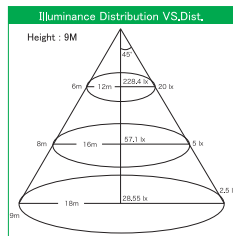

LED Streetlight 180W CW / WW

MODEL NO.MS-ST180W-CW // MS-ST180W-WW

Specifications

Power consumption : 180W
 Input voltage : 100 ~ 277 VAC
 LED operating life : 50,000 hours
 Driver life : 25,000 hours
 Colors : Cool-White(6000K), Warm-White(3000K)
 Operating temperature : -20°C ~ 40°C (-4 ~ 104° F)
 Beam angle : 90°
 Luminous flux : 10,800 lm
 Instant On Response (100ns or less)

LED Streetlight 120W CW / WW

MODEL NO.MS-ST120W-CW // MS-ST120W-WW

Specifications

Input voltage : 100 ~ 277 VAC
 Power consumption : 120W
 Luminous flux : 7,200 lm
 Weight : 7.0 kg

LED Streetlight 60W CW / WW

MODEL NO.MS-ST60W-CW // MS-ST60W-WW

Specifications

Input voltage : 100 ~ 277 VAC
 Power consumption : 60W
 Luminous flux : 7,200 lm