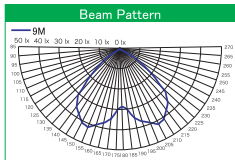

LED Streetlight 180W CW / WW

MODEL NO.MS-ST180W-CW // MS-ST180W-WW

Specifications

Power consumption : 180W
 Input voltage : 100 ~ 277 VAC
 LED operating life : 50,000 hours
 Driver life : 25,000 hours
 Colors : Cool-White(6000K), Warm-White(3000K)
 Operating temperature : -20°C ~ 40°C (-4 ~ 104° F)
 Beam angle : 90°
 Luminous flux : 10,800 lm
 Instant On Response (100ns or less)

LED Streetlight 120W CW / WW

MODEL NO.MS-ST120W-CW // MS-ST120W-WW

Specifications

Input voltage : 100 ~ 277 VAC
 Power consumption : 120W
 Luminous flux : 7,200 lm
 Weight : 7.0 kg

LED Streetlight 60W CW / WW

MODEL NO.MS-ST60W-CW // MS-ST60W-WW

Specifications

Input voltage : 100 ~ 277 VAC
 Power consumption : 60W
 Luminous flux : 7,200 lm