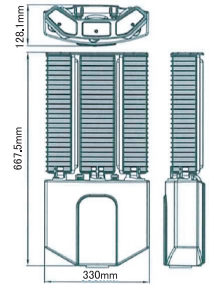

LED Streetlight 180W CW / WW

MODEL NO.MS-ST180W-CW // MS-ST180W-WW

Specifications

Power consumption : 180W
 Input voltage : 100 ~ 277 VAC
 LED operating life : 50,000 hours
 Driver life : 25,000 hours
 Colors : Cool-White(6000K), Warm-White(3000K)
 Operating temperature : -20°C ~ 40°C (-4 ~ 104° F)
 Beam angle : 90°
 Luminous flux : 10,800 lm
 Instant On Response (100ns or less)

LED Streetlight 120W CW / WW

MODEL NO.MS-ST120W-CW // MS-ST120W-WW

Specifications

Input voltage : 100 ~ 277 VAC
 Power consumption : 120W
 Luminous flux : 7,200 lm
 Weight : 7.0 kg

LED Streetlight 60W CW / WW

MODEL NO.MS-ST60W-CW // MS-ST60W-WW

Specifications

Input voltage : 100 ~ 277 VAC
 Power consumption : 60W
 Luminous flux : 7,200 lm