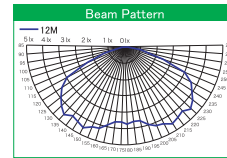

LED Streetlight 180W CW / WW

MODEL NO.MS-ST180W-CW // MS-ST180W-WW

Specifications

Power consumption : 180W
 Input voltage : 100 ~ 277 VAC
 LED operating life : 50,000 hours
 Driver life : 25,000 hours
 Colors : Cool-White(6000K), Warm-White(3000K)
 Operating temperature : -20°C ~ 40°C (-4 ~ 104° F)
 Beam angle : 90°
 Luminous flux : 10,800 lm
 Instant On Response (100ns or less)

LED Streetlight 120W CW / WW

MODEL NO.MS-ST120W-CW // MS-ST120W-WW

Specifications

Input voltage : 100 ~ 277 VAC
 Power consumption : 120W
 Luminous flux : 7,200 lm
 Weight : 7.0 kg

LED Streetlight 60W CW / WW

MODEL NO.MS-ST60W-CW // MS-ST60W-WW

Specifications

Input voltage : 100 ~ 277 VAC
 Power consumption : 60W
 Luminous flux : 7,200 lm