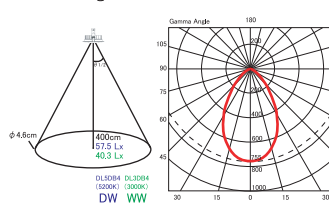

Beam Angle 60°