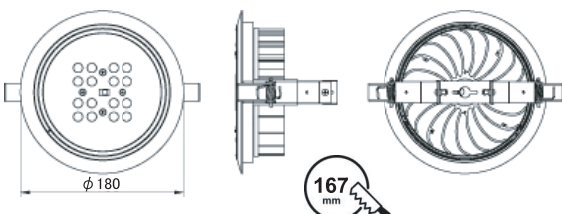

6W LED Downlight DW / WW 15° / 25°

MODEL NO. MS-DL6W-DW15 // MS-DL6W-WW15
MS-DL6W-DW25 // MS-DL6W-WW25

Specifications

Power consumption : 23W
Input voltage : 90 ~ 240VAC, 50 ~ 60Hz
LED operating life : 50,000 hours
# of LEDs : 16ea × 1W
Colors : Day-White(5200±400K), Warm-White(3000±400K)
Operating temperature : -20°C ~ 40°C
Beam angle : 60° 105°
Weight : 990g
Ceiling opening : 167mm

Color Temperature	Beam Angle	Luminous Flux	*CRI	
Day-White	5200±400K	15°	484 lm	70 CRI
Day-White	5200±400K	25°	486 lm	70 CRI
Warm-White	3000±300K	15°	387 lm	75 CRI
Warm-White	3000±300K	25°	388 lm	75 CRI

Beam Angle

Beam Angle 15°

Beam Angle 25°

16W LED Downlight DW / WW 60° / 105°

MODEL NO. MS-DL16W-WW60 // MS-DL16W-DW60
MS-DL16W-DW105 // MS-DL16W-WW105

Specifications

Power consumption : 6.5W
Input voltage : 90 ~ 240VAC, 50 ~ 60Hz
LED operating life : 50,000 hours
# of LEDs : 6ea × 1W
Colors : Day-White(5200±400K), Warm-White(3000±400K)
Operating temperature : -20°C ~ 40°C
Beam angle : 15° 25°
Weight : 340g
Ceiling opening : 116mm

Color Temperature	Beam Angle	Luminous Flux	*CRI	
Day-White	5200±400K	60°	1218 lm	70 CRI
Day-White	5200±400K	105°	1206 lm	70 CRI
Warm-White	3000±300K	60°	853 lm	75 CRI
Warm-White	3000±300K	105°	845 lm	75 CRI

Beam Angle

Beam Angle 60°

Beam Angle 105°