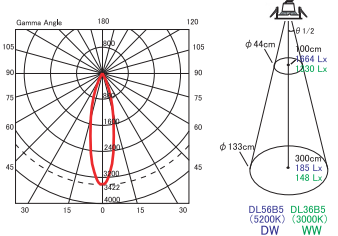

6W LED Downlight DW / WW 15° / 25°

MODEL NO. MS-DL6W-DW15 // MS-DL6W-WW15
MS-DL6W-DW25 // MS-DL6W-WW25

Specifications

Power consumption : 23W
 Input voltage : 90 ~ 240VAC, 50 ~ 60Hz
 LED operating life : 50,000 hours
 # of LEDs : 16ea × 1W
 Colors : Day-White(5200±400K), Warm-White(3000±400K)
 Operating temperature : -20°C ~ 40°C
 Beam angle : 60° 105°
 Weight : 990g
 Ceiling opening : 167mm

Color Temperature	Beam Angle	Luminous Flux	*CRI	
Day-White	5200±400K	15°	484 lm	70 CRI
Day-White	5200±400K	25°	486 lm	70 CRI
Warm-White	3000±300K	15°	387 lm	75 CRI
Warm-White	3000±300K	25°	388 lm	75 CRI

Beam Angle

Ceiling opening : 116mm

Beam Angle 15°

Beam Angle 25°

16W LED Downlight DW / WW 60° / 105°

MODEL NO. MS-DL16W-WW60 // MS-DL16W-DW60
MS-DL16W-DW105 // MS-DL16W-WW105

Specifications

Power consumption : 6.5W
 Input voltage : 90 ~ 240VAC, 50 ~ 60Hz
 LED operating life : 50,000 hours
 # of LEDs : 6ea × 1W
 Colors : Day-White(5200±400K), Warm-White(3000±400K)
 Operating temperature : -20°C ~ 40°C
 Beam angle : 15° 25°
 Weight : 340g
 Ceiling opening : 116mm

Color Temperature	Beam Angle	Luminous Flux	*CRI	
Day-White	5200±400K	60°	1218 lm	70 CRI
Day-White	5200±400K	105°	1206 lm	70 CRI
Warm-White	3000±300K	60°	853 lm	75 CRI
Warm-White	3000±300K	105°	845 lm	75 CRI