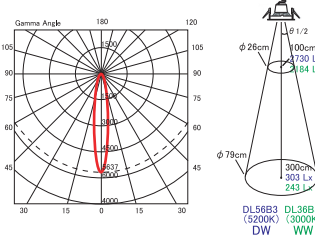

6W LED Downlight DW / WW 15° / 25°

MODEL NO. MS-DL6W-DW15 // MS-DL6W-WW15
MS-DL6W-DW25 // MS-DL6W-WW25

Specifications

Power consumption : 23W
 Input voltage : 90 ~ 240VAC, 50 ~ 60Hz
 LED operating life : 50,000 hours
 # of LEDs : 16ea × 1W
 Colors : Day-White(5200±400K), Warm-White(3000±400K)
 Operating temperature : -20°C ~ 40°C
 Beam angle : 60° 105°
 Weight : 990g
 Ceiling opening : 167mm

Color Temperature	Beam Angle	Luminous Flux	*CRI	
Day-White	5200±400K	15°	484 lm	70 CRI
Day-White	5200±400K	25°	486 lm	70 CRI
Warm-White	3000±300K	15°	387 lm	75 CRI
Warm-White	3000±300K	25°	388 lm	75 CRI

Beam Angle

Ceiling opening : 116mm

Beam Angle 15°

Beam Angle 25°

16W LED Downlight DW / WW 60° / 105°

MODEL NO. MS-DL16W-WW60 // MS-DL16W-DW60
MS-DL16W-DW105 // MS-DL16W-WW105

Specifications

Power consumption : 6.5W
 Input voltage : 90 ~ 240VAC, 50 ~ 60Hz
 LED operating life : 50,000 hours
 # of LEDs : 6ea × 1W
 Colors : Day-White(5200±400K), Warm-White(3000±400K)
 Operating temperature : -20°C ~ 40°C
 Beam angle : 15° 25°
 Weight : 340g
 Ceiling opening : 116mm

Color Temperature	Beam Angle	Luminous Flux	*CRI	
Day-White	5200±400K	60°	1218 lm	70 CRI
Day-White	5200±400K	105°	1206 lm	70 CRI
Warm-White	3000±300K	60°	853 lm	75 CRI
Warm-White	3000±300K	105°	845 lm	75 CRI