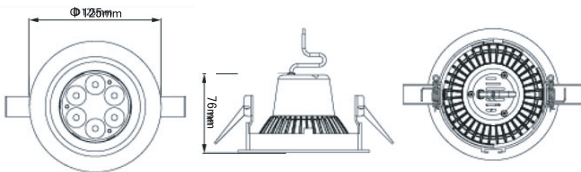

6W LED Downlight DW / WW 15° / 25°

MODEL NO. MS-DL6W-DW15 // MS-DL6W-WW15
MS-DL6W-DW25 // MS-DL6W-WW25

Specifications

Power consumption : 23W
 Input voltage : 90 ~ 240VAC, 50 ~ 60Hz
 LED operating life : 50,000 hours
 # of LEDs : 16ea × 1W
 Colors : Day-White(5200±400K), Warm-White(3000±400K)
 Operating temperature : -20°C ~ 40°C
 Beam angle : 60° 105°
 Weight : 990g
 Ceiling opening : 167mm

Beam Angle

Ceiling opening : 116mm

Beam Angle 15°

Beam Angle 25°

16W LED Downlight DW / WW 60° / 105°

MODEL NO. MS-DL16W-WW60 // MS-DL16W-DW60
MS-DL16W-DW105 // MS-DL16W-WW105

Specifications

Power consumption : 6.5W
 Input voltage : 90 ~ 240VAC, 50 ~ 60Hz
 LED operating life : 50,000 hours
 # of LEDs : 6ea × 1W
 Colors : Day-White(5200±400K), Warm-White(3000±400K)
 Operating temperature : -20°C ~ 40°C
 Beam angle : 15° 25°
 Weight : 340g
 Ceiling opening : 116mm