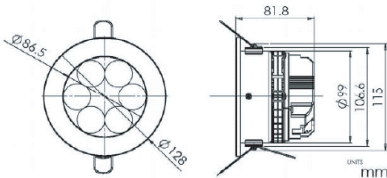

LED Downlight CW / NW / WW

MODEL NO. MS-SP0600A-CW-(CH/NI/GO/OW/WH) // MS-SP0600A-NW-(CH/NI/GO/OW/WH)
MS-SP0600A-WW-(CH/NI/GO/OW/WH)

Specifications

Power consumption : 3.8W
Input voltage : 100 ~ 240VAC
LED operating life : 30,000 hours
of LEDs : 3ea × 1W
Colors : Cool-White(3800 ~ 5600K), Warm-White(2500 ~ 3800K),
Natural-White(5600 ~ 10000K)
Operating temperature : -20°C ~ 45°C
Beam angle : 58°
Weight : 165g
Color Rendering Index rating : 80
Luminous flux : 130 lm

LED Downlight CW / NW / WW

MODEL NO. MS-SP0320A-CW-(CH/NI/GO/OW/WH) // MS-SP0320A-NW-(CH/NI/GO/OW/WH)
MS-SP0320A-WW-(CH/NI/GO/OW/WH)

Specifications

Power consumption : 9.3W
Input voltage : 100 ~ 240VAC
LED operating life : 30,000 hours
of LEDs : 6ea
Colors : Cool-White(3800 ~ 5600K), Warm-White(2500 ~ 3800K),
Natural-White(5600 ~ 10000K)
Operating temperature : -20°C ~ 45°C
Beam angle : 45°
Weight : 550g
Color Rendering Index rating : 80
Luminous flux : 390lm
Ceiling opening : 115mm

LED Downlight DW / WW

MODEL NO. MS-SP0901-DW-(FG/WP) // MS-SP0901-WW-(FG/WP)

Specifications

Power consumption : 24W
Input voltage : 12 ~ 30VDC
of LEDs : 8ea
Colors : Cool-White(3800 ~ 5600K), Warm-White(2500 ~ 3800K),
Natural-White(5600 ~ 10000K)
Operating temperature : -20°C ~ 45°C
Weight : 550g
Color Rendering Index rating : 80
Luminous flux : Warm-White 800 lm / Day-White 1050 lm