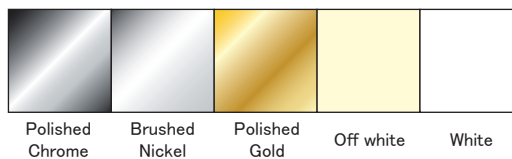

LED Downlight CW / NW / WW

MODEL NO. MS-SP0600A-CW-(CH/NI/GO/OW/WH) // MS-SP0600A-NW-(CH/NI/GO/OW/WH)
MS-SP0600A-WW-(CH/NI/GO/OW/WH)

Specifications

Power consumption : 3.8W
Input voltage : 100 ~ 240VAC
LED operating life : 30,000 hours
of LEDs : 3ea × 1W
Colors : Cool-White(3800 ~ 5600K), Warm-White(2500 ~ 3800K),
Natural-White(5600 ~ 10000K)
Operating temperature : -20°C ~ 45°C
Beam angle : 58°
Weight : 165g
Color Rendering Index rating : 80
Luminous flux : 130 lm

LED Downlight CW / NW / WW

MODEL NO. MS-SP0320A-CW-(CH/NI/GO/OW/WH) // MS-SP0320A-NW-(CH/NI/GO/OW/WH)
MS-SP0320A-WW-(CH/NI/GO/OW/WH)

Specifications

Power consumption : 9.3W
Input voltage : 100 ~ 240VAC
LED operating life : 30,000 hours
of LEDs : 6ea
Colors : Cool-White(3800 ~ 5600K), Warm-White(2500 ~ 3800K),
Natural-White(5600 ~ 10000K)
Operating temperature : -20°C ~ 45°C
Beam angle : 45°
Weight : 550g
Color Rendering Index rating : 80
Luminous flux : 390lm
Ceiling opening : 115mm

LED Downlight DW / WW

MODEL NO. MS-SP0901-DW-(FG/WP) // MS-SP0901-WW-(FG/WP)

Specifications

Power consumption : 24W
Input voltage : 12 ~ 30VDC
of LEDs : 8ea
Colors : Cool-White(3800 ~ 5600K), Warm-White(2500 ~ 3800K),
Natural-White(5600 ~ 10000K)
Operating temperature : -20°C ~ 45°C
Weight : 550g
Color Rendering Index rating : 80
Luminous flux : Warm-White 800 lm / Day-White 1050 lm