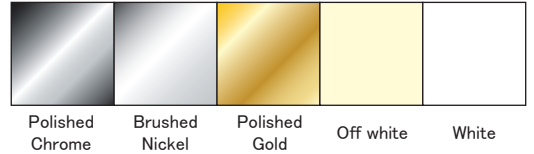

LED Downlight CW / NW / WW

MODEL NO. MS-SP0600A-CW-(CH/NI/GO/OW/WH) // MS-SP0600A-NW-(CH/NI/GO/OW/WH)
MS-SP0600A-WW-(CH/NI/GO/OW/WH)

Specifications

Power consumption : 3.8W
Input voltage : 100 ~ 240VAC
LED operating life : 30,000 hours
of LEDs : 3ea × 1W
Colors : Cool-White(3800 ~ 5600K), Warm-White(2500 ~ 3800K),
Natural-White(5600 ~ 10000K)
Operating temperature : -20°C ~ 45°C
Beam angle : 58°
Weight : 165g
Color Rendering Index rating : 80
Luminous flux : 130 lm

LED Downlight CW / NW / WW

MODEL NO. MS-SP0320A-CW-(CH/NI/GO/OW/WH) // MS-SP0320A-NW-(CH/NI/GO/OW/WH)
MS-SP0320A-WW-(CH/NI/GO/OW/WH)

Specifications

Power consumption : 9.3W
Input voltage : 100 ~ 240VAC
LED operating life : 30,000 hours
of LEDs : 6ea
Colors : Cool-White(3800 ~ 5600K), Warm-White(2500 ~ 3800K),
Natural-White(5600 ~ 10000K)
Operating temperature : -20°C ~ 45°C
Beam angle : 45°
Weight : 550g
Color Rendering Index rating : 80
Luminous flux : 390lm
Ceiling opening : 115mm

LED Downlight DW / WW

MODEL NO. MS-SP0901-DW-(FG/WP) // MS-SP0901-WW-(FG/WP)

Specifications

Power consumption : 24W
Input voltage : 12 ~ 30VDC
of LEDs : 8ea
Colors : Cool-White(3800 ~ 5600K), Warm-White(2500 ~ 3800K),
Natural-White(5600 ~ 10000K)
Operating temperature : -20°C ~ 45°C
Weight : 550g
Color Rendering Index rating : 80
Luminous flux : Warm-White 800 lm / Day-White 1050 lm