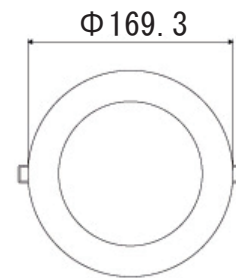

12W LED Downlight CW / WW

MODEL NO. MS-EL-DL12W-CW // MS-EL-DL12W-WW

Specifications

Power consumption: 12W
 Input voltage: 110-240VAC, 50/60Hz
 LED operating life: 40,000 hours
 Colors: Warm-White(2800K ± 10%)·Cool-White(5000K ± 10%)
 Beam angle: 115°
 PF: 0.9
 Operating temperature: -20°C~45°C: -20°C~40°C
 Weight: 320 g
 Ceiling opening: 128 mm

unit : mm

MODEL No.	Color temperature	Beam angle	Luminous flux	CRI
MS-EL-DL12W-CW	5000K	115°	680 lm	75CRI
MS-EL-DL12W-WW	2800K	115°	570 lm	80CRI

■ Cool-White (CW)

■ Warm-White (WW)