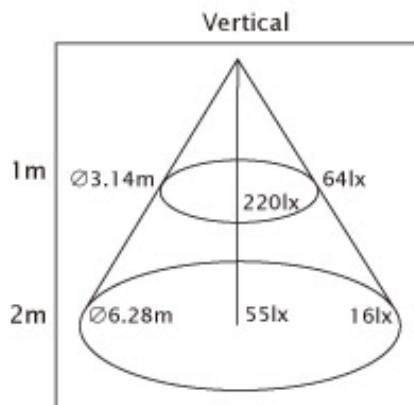

12W LED Downlight CW / WW

MODEL NO. MS-EL-DL12W-CW // MS-EL-DL12W-WW

Specifications

Power consumption: 12W
 Input voltage: 110-240VAC, 50/60Hz
 LED operating life: 40,000 hours
 Colors: Warm-White(2800K ± 10%)·Cool-White(5000K ± 10%)
 Beam angle: 115°
 PF: 0.9
 Operating temperature: -20°C~45°C: -20°C~40°C
 Weight: 320 g
 Ceiling opening: 128 mm

unit : mm

MODEL No.	Color temperature	Beam angle	Luminous flux	CRI
MS-EL-DL12W-CW	5000K	115°	680 lm	75CRI
MS-EL-DL12W-WW	2800K	115°	570 lm	80CRI

■ Cool-White (CW)

■ Warm-White (WW)