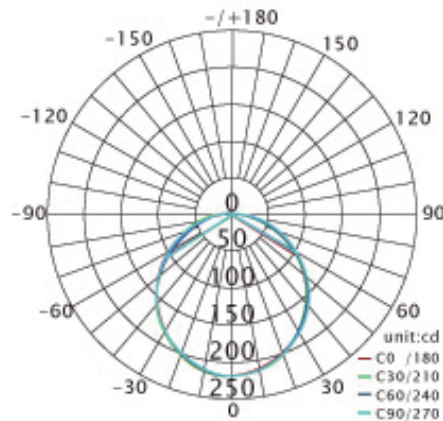

12W LED Downlight CW / WW

MODEL NO. MS-EL-DL12W-CW // MS-EL-DL12W-WW

Specifications

Power consumption: 12W
 Input voltage: 110-240VAC, 50/60Hz
 LED operating life: 40,000 hours
 Colors: Warm-White(2800K ± 10%)·Cool-White(5000K ± 10%)
 Beam angle: 115°
 PF: 0.9
 Operating temperature: -20°C~45°C: -20°C~40°C
 Weight: 320 g
 Ceiling opening: 128 mm

unit : mm

MODEL No.	Color temperature	Beam angle	Luminous flux	CRI
MS-EL-DL12W-CW	5000K	115°	680 lm	75CRI
MS-EL-DL12W-WW	2800K	115°	570 lm	80CRI

■ Cool-White (CW)

■ Warm-White (WW)