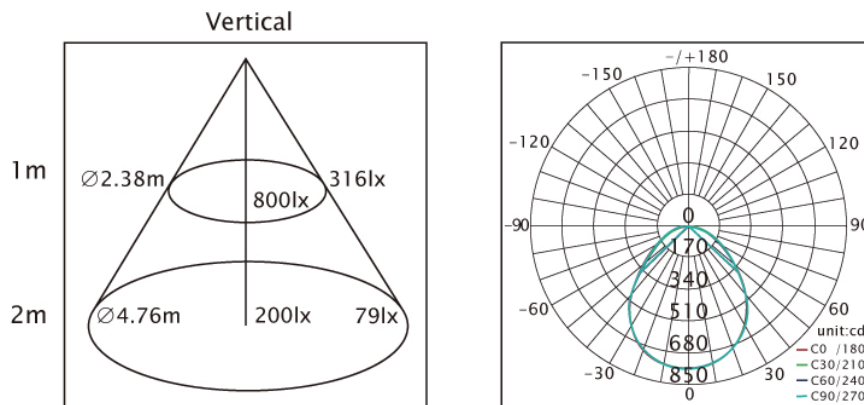

30W LED Downlight CW / WW

MODEL NO. MS-EL-DL30W-CW // MS-EL-DL30W-WW

Specifications

Power consumption: 30W
 Input voltage: 110-240VAC, 50/60Hz
 LED operating life: 40,000 hours
 Colors: Cool-White, Warm-White
 Beam angle: 100°
 PF: 0.9
 Ceiling opening: 180 mm
 Operating temperature: -20°C~40°C
 Weight: 1.2 kg

MODEL No.	Color Temperature	Beam Angles	Luminous flux	CRI
MS-EL-DL30W-CW	5000K	100°	2000 lm	75
MS-EL-DL30W-WW	2800K	100°	1500 lm	80

■ Cool-White (CW)

■ Warm-White (WW)