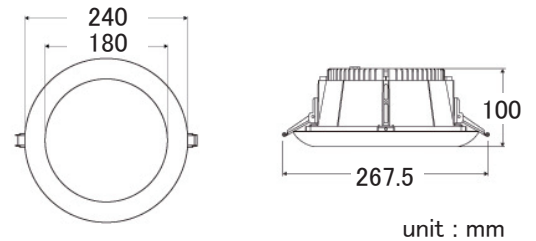

30W LED Downlight CW / WW

MODEL NO. MS-EL-DL30W-CW // MS-EL-DL30W-WW

Specifications

Power consumption: 30W
 Input voltage: 110-240VAC, 50/60Hz
 LED operating life: 40,000 hours
 Colors: Cool-White, Warm-White
 Beam angle: 100°
 PF: 0.9
 Ceiling opening: 180 mm
 Operating temperature: -20°C~40°C
 Weight: 1.2 kg

MODEL No.	Color Temperature	Beam Angles	Luminous flux	CRI
MS-EL-DL30W-CW	5000K	100°	2000 lm	75
MS-EL-DL30W-WW	2800K	100°	1500 lm	80

■ Cool-White (CW)

■ Warm-White (WW)