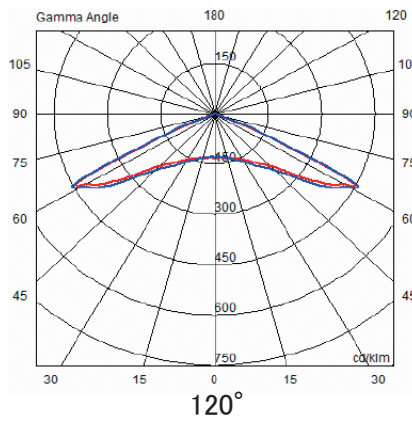

LED Floodlight CW/WW

MODEL NO. MS-FDP36W145-CW // MS-FDP36W145-WW
MS-FDP36W120-CW // MS-FDP36W120-WW

Specifications

Power consumption: 36W
Input voltage: 12VDC & 24VDC
LED operating life: 50,000 hours
# of LEDs: 24ea High power LED
Colors: Cool-White(CW): 6000K, Warm-White(WW): 3000K
Operating temperature: -30°C ~ 50°C
Beam angle: 145 × 73° , 120°
Weight: 1.56kg
Water class: IP65

Model No.	Power Consumption	Color Temperature	Beam Angle	Luminous flux
FDP36W145-CW	36W	6000K	145 × 73°	2600lm
FDP36W120-CW	36W	6000K	120°	2600lm
FDP36W145-WW	36W	3000K	145 × 73°	1670lm
FDP36W120-WW	36W	3000K	120°	1670lm

LED Flood light CW/WW

MODEL NO. MS-TL60W-CW // MS-TL60W-WW
MS-TL80W-CW // MS-TL80W-WW
MS-TL100W-CW // MS-TL100W-WW
MS-TL120W-CW // MS-TL120W-WW

Specifications

Power consumption: 60W/80W/100W/120W
Input voltage: 85~265VAC
LED operating life: 50,000 hours
Colors: Cool-White(CW), Warm-White(WW)
Operating temperature: -20°C ~ 50°C
Beam angle: 120-150°
Water class : IP65

Model No.	Power Consumption	Luminous flux	Weight
MS-TL60W-CW	60W	4200lm	7.3 kg
MS-TL60W-WW	60W	4000lm	7.3 kg
MS-TL80W-CW	80W	5600lm	11.2 kg
MS-TL80W-WW	80W	5300lm	11.2 kg
MS-TL100W-CW	100W	7000lm	11.2 kg
MS-TL100W-WW	100W	6500lm	11.2 kg
MS-TL120W-CW	120W	8400lm	11.2 kg
MS-TL120W-WW	120W	7800lm	11.2 kg