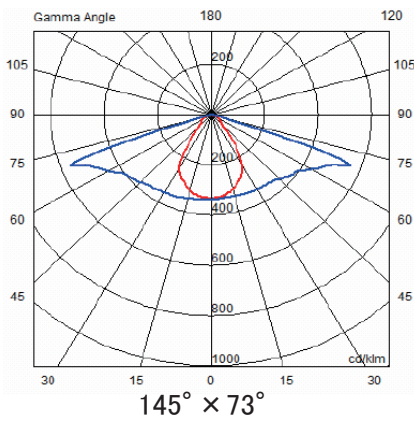

LED Floodlight CW/WW

MODEL NO. MS-FDP36W145-CW // MS-FDP36W145-WW
MS-FDP36W120-CW // MS-FDP36W120-WW

Specifications

Power consumption: 36W
Input voltage: 12VDC & 24VDC
LED operating life: 50,000 hours
# of LEDs: 24ea High power LED
Colors: Cool-White(CW): 6000K, Warm-White(WW): 3000K
Operating temperature: -30°C ~ 50°C
Beam angle: 145 × 73° , 120°
Weight: 1.56kg
Water class: IP65

Model No.	Power Consumption	Color Temperature	Beam Angle	Luminous flux
FDP36W145-CW	36W	6000K	145 × 73°	2600lm
FDP36W120-CW	36W	6000K	120°	2600lm
FDP36W145-WW	36W	3000K	145 × 73°	1670lm
FDP36W120-WW	36W	3000K	120°	1670lm

LED Flood light CW/WW

MODEL NO. MS-TL60W-CW // MS-TL60W-WW
MS-TL80W-CW // MS-TL80W-WW
MS-TL100W-CW // MS-TL100W-WW
MS-TL120W-CW // MS-TL120W-WW

Specifications

Power consumption: 60W/80W/100W/120W
Input voltage: 85~265VAC
LED operating life: 50,000 hours
Colors: Cool-White(CW), Warm-White(WW)
Operating temperature: -20°C ~ 50°C
Beam angle: 120-150°
Water class : IP65

Model No.	Power Consumption	Luminous flux	Weight
MS-TL60W-CW	60W	4200lm	7.3 kg
MS-TL60W-WW	60W	4000lm	7.3 kg
MS-TL80W-CW	80W	5600lm	11.2 kg
MS-TL80W-WW	80W	5300lm	11.2 kg
MS-TL100W-CW	100W	7000lm	11.2 kg
MS-TL100W-WW	100W	6500lm	11.2 kg
MS-TL120W-CW	120W	8400lm	11.2 kg
MS-TL120W-WW	120W	7800lm	11.2 kg