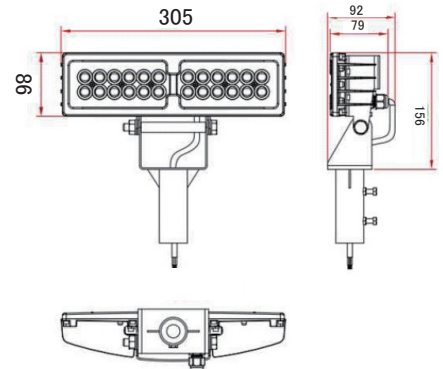

LED Floodlight CW/WW

MODEL NO. MS-FDP36W145-CW // MS-FDP36W145-WW
MS-FDP36W120-CW // MS-FDP36W120-WW

Specifications

Power consumption: 36W
Input voltage: 12VDC & 24VDC
LED operating life: 50,000 hours
# of LEDs: 24ea High power LED
Colors: Cool-White(CW): 6000K, Warm-White(WW): 3000K
Operating temperature: -30°C ~ 50°C
Beam angle: 145 × 73° , 120°
Weight: 1.56kg
Water class: IP65

Model No.	Power Consumption	Color Temperature	Beam Angle	Luminous flux
FDP36W145-CW	36W	6000K	145 × 73°	2600lm
FDP36W120-CW	36W	6000K	120°	2600lm
FDP36W145-WW	36W	3000K	145 × 73°	1670lm
FDP36W120-WW	36W	3000K	120°	1670lm

LED Flood light CW/WW

MODEL NO. MS-TL60W-CW // MS-TL60W-WW
MS-TL80W-CW // MS-TL80W-WW
MS-TL100W-CW // MS-TL100W-WW
MS-TL120W-CW // MS-TL120W-WW

Specifications

Power consumption: 60W/80W/100W/120W
Input voltage: 85~265VAC
LED operating life: 50,000 hours
Colors: Cool-White(CW), Warm-White(WW)
Operating temperature: -20°C ~ 50°C
Beam angle: 120-150°
Water class : IP65

Model No.	Power Consumption	Luminous flux	Weight
MS-TL60W-CW	60W	4200lm	7.3 kg
MS-TL60W-WW	60W	4000lm	7.3 kg
MS-TL80W-CW	80W	5600lm	11.2 kg
MS-TL80W-WW	80W	5300lm	11.2 kg
MS-TL100W-CW	100W	7000lm	11.2 kg
MS-TL100W-WW	100W	6500lm	11.2 kg
MS-TL120W-CW	120W	8400lm	11.2 kg
MS-TL120W-WW	120W	7800lm	11.2 kg