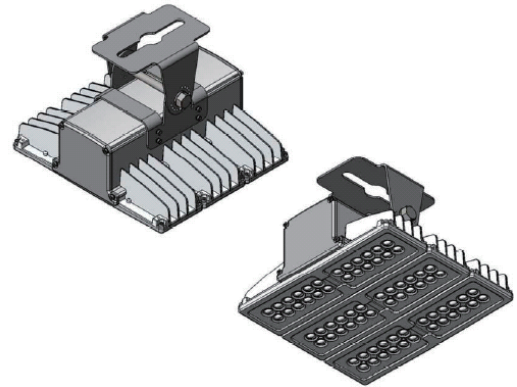

LED Flood light CW

MODEL NO. MS-TN120W145-DW // TN120W120-DW

Specifications

Power consumption: 120W
 Input voltage: 100Vac ~ 240vac
 LED operating life: 50,000 hours
 # of LEDs: 72ea High power LED
 Colors: Day-White(DW)6000K
 Operating temperature: -30°C ~ 50°C
 Beam angle: 145° x 73° , 120°
 Weight: 8.25kg
 Water class: IP65

Model No.	Power Consumption	Color Temperature	Beam Angle	Luminous flux
MS-TN120W175-DW	120W	6500K	145° x 73°	7800 lm
MS-TN120W120-DW	120W	6500K	120°	7800 lm

LED Pendant Light CW / WW 30W 50W 60W 70W 80W 100W

MODEL NO. MS-PL30W-CW // MS-PL30W-WW
 MS-PL50W-CW // MS-PL50W-WW
 MS-PL60W-CW // MS-PL60W-WW
 MS-PL70W-CW // MS-PL70W-WW
 MS-PL80W-CW // MS-PL80W-WW
 MS-PL100W-CW // MS-PL100W-WW

Specifications

Power consumption: 30W 50W 60W 70W 80W 100W
 Input voltage: 100 ~ 240VAC
 LED operating life: 50,000hours
 Colors: Cool-White(CW), Warm-White(WW)
 Operating temperature: -20°C ~ 50°C
 Beam angle: 120-150°