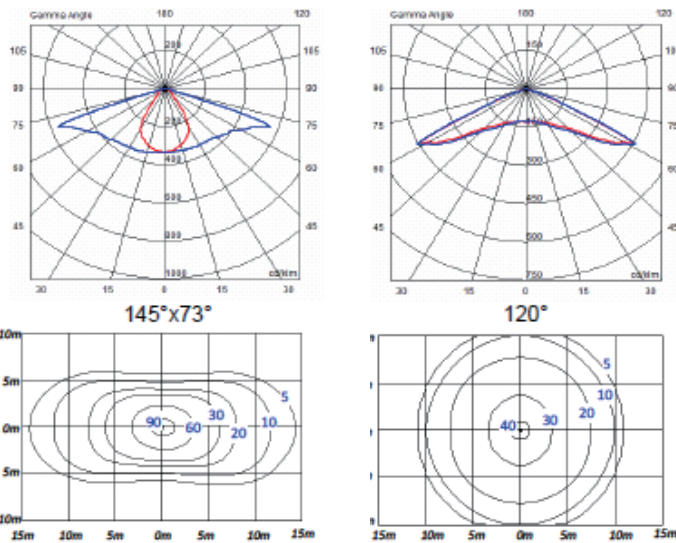

LED Flood light CW

MODEL NO. MS-TN120W145-DW // TN120W120-DW

Specifications

Power consumption: 120W
 Input voltage: 100Vac ~ 240vac
 LED operating life: 50,000 hours
 # of LEDs: 72ea High power LED
 Colors: Day-White(DW)6000K
 Operating temperature: -30°C ~ 50°C
 Beam angle: 145° x 73° , 120°
 Weight: 8.25kg
 Water class: IP65

Model No.	Power Consumption	Color Temperature	Beam Angle	Luminous flux
MS-TN120W175-DW	120W	6500K	145° x 73°	7800 lm
MS-TN120W120-DW	120W	6500K	120°	7800 lm

LED Pendant Light CW / WW 30W 50W 60W 70W 80W 100W

MODEL NO. MS-PL30W-CW // MS-PL30W-WW
 MS-PL50W-CW // MS-PL50W-WW
 MS-PL60W-CW // MS-PL60W-WW
 MS-PL70W-CW // MS-PL70W-WW
 MS-PL80W-CW // MS-PL80W-WW
 MS-PL100W-CW // MS-PL100W-WW

Specifications

Power consumption: 30W 50W 60W 70W 80W 100W
 Input voltage: 100 ~ 240VAC
 LED operating life: 50,000hours
 Colors: Cool-White(CW), Warm-White(WW)
 Operating temperature: -20°C ~ 50°C
 Beam angle: 120-150°

Model No.	Color	Luminous Flux	*CRI	Weight
MS-SPL30W-CW	Cool-White(CW)	2,000 lm	75 Ra	3.2Kg
MS-SPL30W-WW	Warm-White(WW)	1,800 lm	75 Ra	3.2Kg
MS-SPL50W-CW	Cool-White(CW)	3,200 lm	75 Ra	3.7Kg
MS-SPL50W-WW	Warm-White(WW)	3,000 lm	75 Ra	3.7Kg
MS-SPL60W-CW	Cool-White(CW)	4,000 lm	75 Ra	3.7Kg
MS-SPL60W-WW	Warm-White(WW)	3,800 lm	75 Ra	3.7Kg
MS-SPL70W-CW	Cool-White(CW)	4,700 lm	75 Ra	3.9Kg
MS-SPL70W-WW	Warm-White(WW)	4,500 lm	75 Ra	3.9Kg
MS-SPL80W-CW	Cool-White(CW)	5,500 lm	75 Ra	5.1Kg
MS-SPL80W-WW	Warm-White(WW)	5,300 lm	75 Ra	5.1Kg
MS-SPL100W-CW	Cool-White(CW)	6,500 lm	75 Ra	5.5Kg
MS-SPL100W-WW	Warm-White(WW)	6,200 lm	75 Ra	5.5Kg