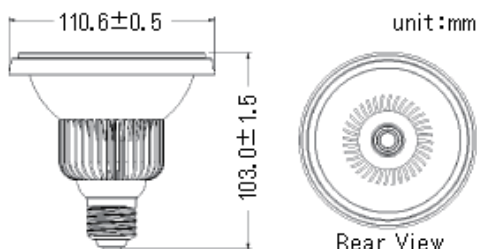

PAR20 7W LED Lamp

MODEL NO. MS-PAR207W-NW25/40
NO. MS-PAR207W-WW25/40

Specifications

Power consumption: 7W
Input voltage: 110-120VAC, 50/60Hz
LED operating life: 50,000 hours
Colors: Natural-White, Cool-White
Lamp cap: E26
Beam Angles: 25° /40°
Operating temperature: -20°C~40°C
Weight: 198 g

Waterproof
Dimmable

Replaces existing 55W halogen type bulbs.

PAR20

MODEL No.	Beam Angles	Color Temperature	Luminous flux	CRI
PAR207W-WW/NW25	25°	3000K	370 lm	82
PAR207W-WW/NW40	40°	3000K	384 lm	75

PAR30 10W LED Lamp

MODEL NO. MS-PAR309W-WW // MS-PAR309W-NW
NO. MS-PAR309W-CW

Specifications

Power consumption: 10W
Input voltage: 100V 50/60Hz
LED operating life: 30,000 hours
Colors: Warm-White, Natural-White, Cool-White
Lamp cap: E26
Beam Angles: 45°
Operating temperature: -20°C~40°C
Weight: 125g

Replaces existing 50W halogen type bulbs.

PAR30

	Color Temperature	Beam Angles	Luminous flux	CRI
WW	2600K - 3000K	45°	480 lm	85
NW	4000K - 5000K	45°	460 lm	75
CW	5000K - 6000K	45°	430 lm	70