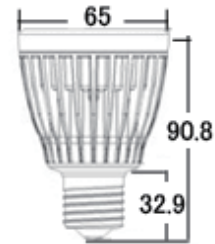

PAR20 7W LED Lamp

MODEL NO. MS-PAR207W-NW25/40
NO. MS-PAR207W-WW25/40

Specifications

Power consumption: 7W
Input voltage: 110-120VAC, 50/60Hz
LED operating life: 50,000 hours
Colors: Natural-White, Cool-White
Lamp cap: E26
Beam Angles: 25° /40°
Operating temperature: -20°C~40°C
Weight: 198 g

Waterproof
Dimmable

Replaces existing 55W halogen type bulbs.

PAR20

MODEL No.	Beam Angles	Color Temperature	Luminous flux	CRI
PAR207W-WW/NW25	25°	3000K	370 lm	82
PAR207W-WW/NW40	40°	3000K	384 lm	75

PAR30 10W LED Lamp

MODEL NO. MS-PAR309W-WW // MS-PAR309W-NW
NO. MS-PAR309W-CW

Specifications

Power consumption: 10W
Input voltage: 100V 50/60Hz
LED operating life: 30,000 hours
Colors: Warm-White, Natural-White, Cool-White
Lamp cap: E26
Beam Angles: 45°
Operating temperature: -20°C~40°C
Weight: 125g

Replaces existing 50W halogen type bulbs.

PAR30

	Color Temperature	Beam Angles	Luminous flux	CRI
WW	2600K - 3000K	45°	480 lm	85
NW	4000K - 5000K	45°	460 lm	75
CW	5000K - 6000K	45°	430 lm	70